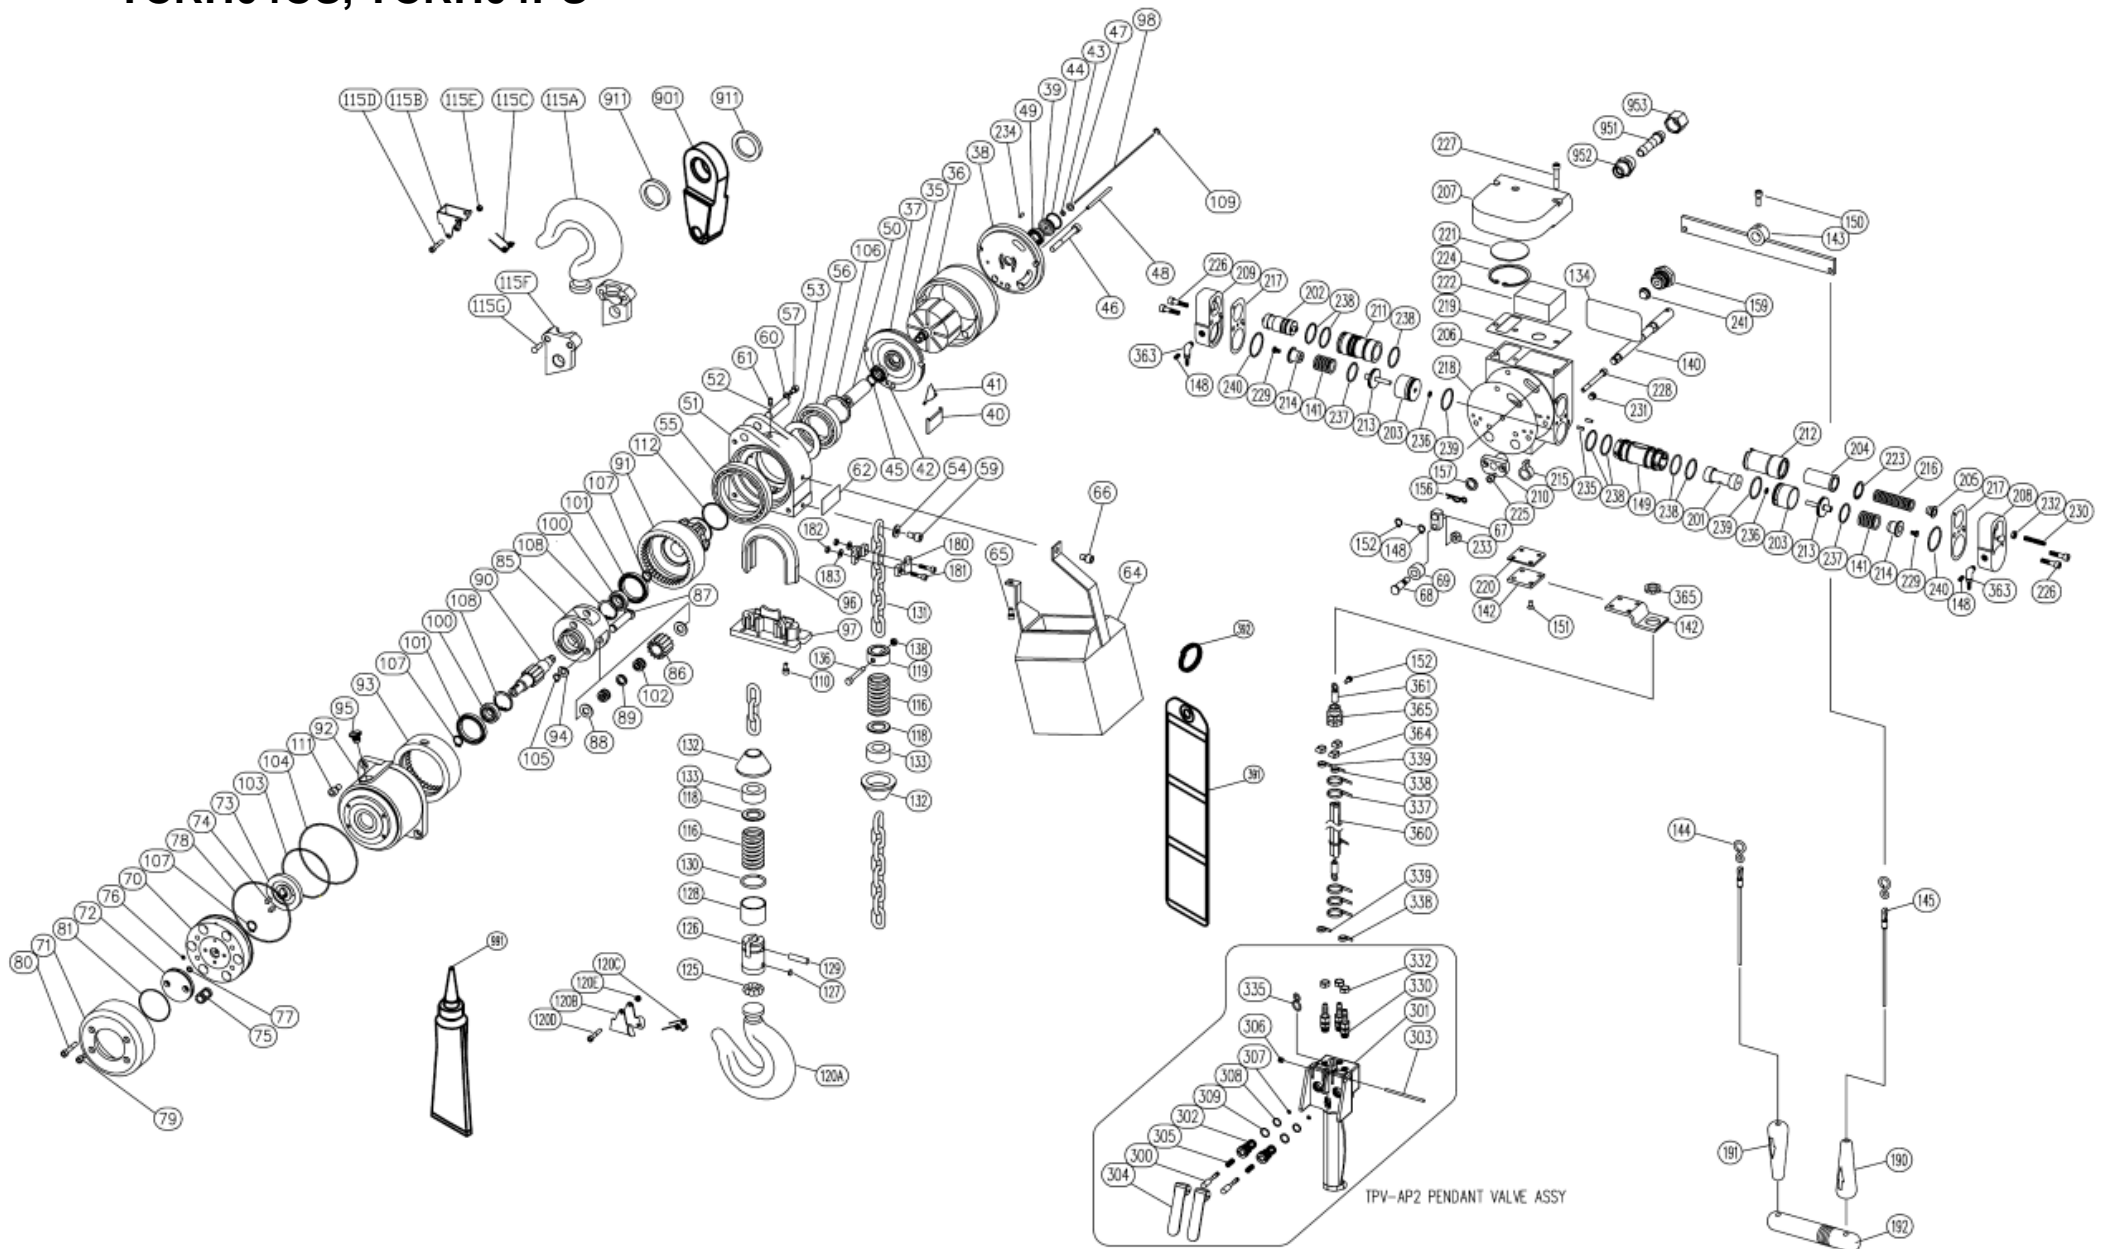

TCRH04CS, TCRH04PS

TCRH04CS/TCRH04PS