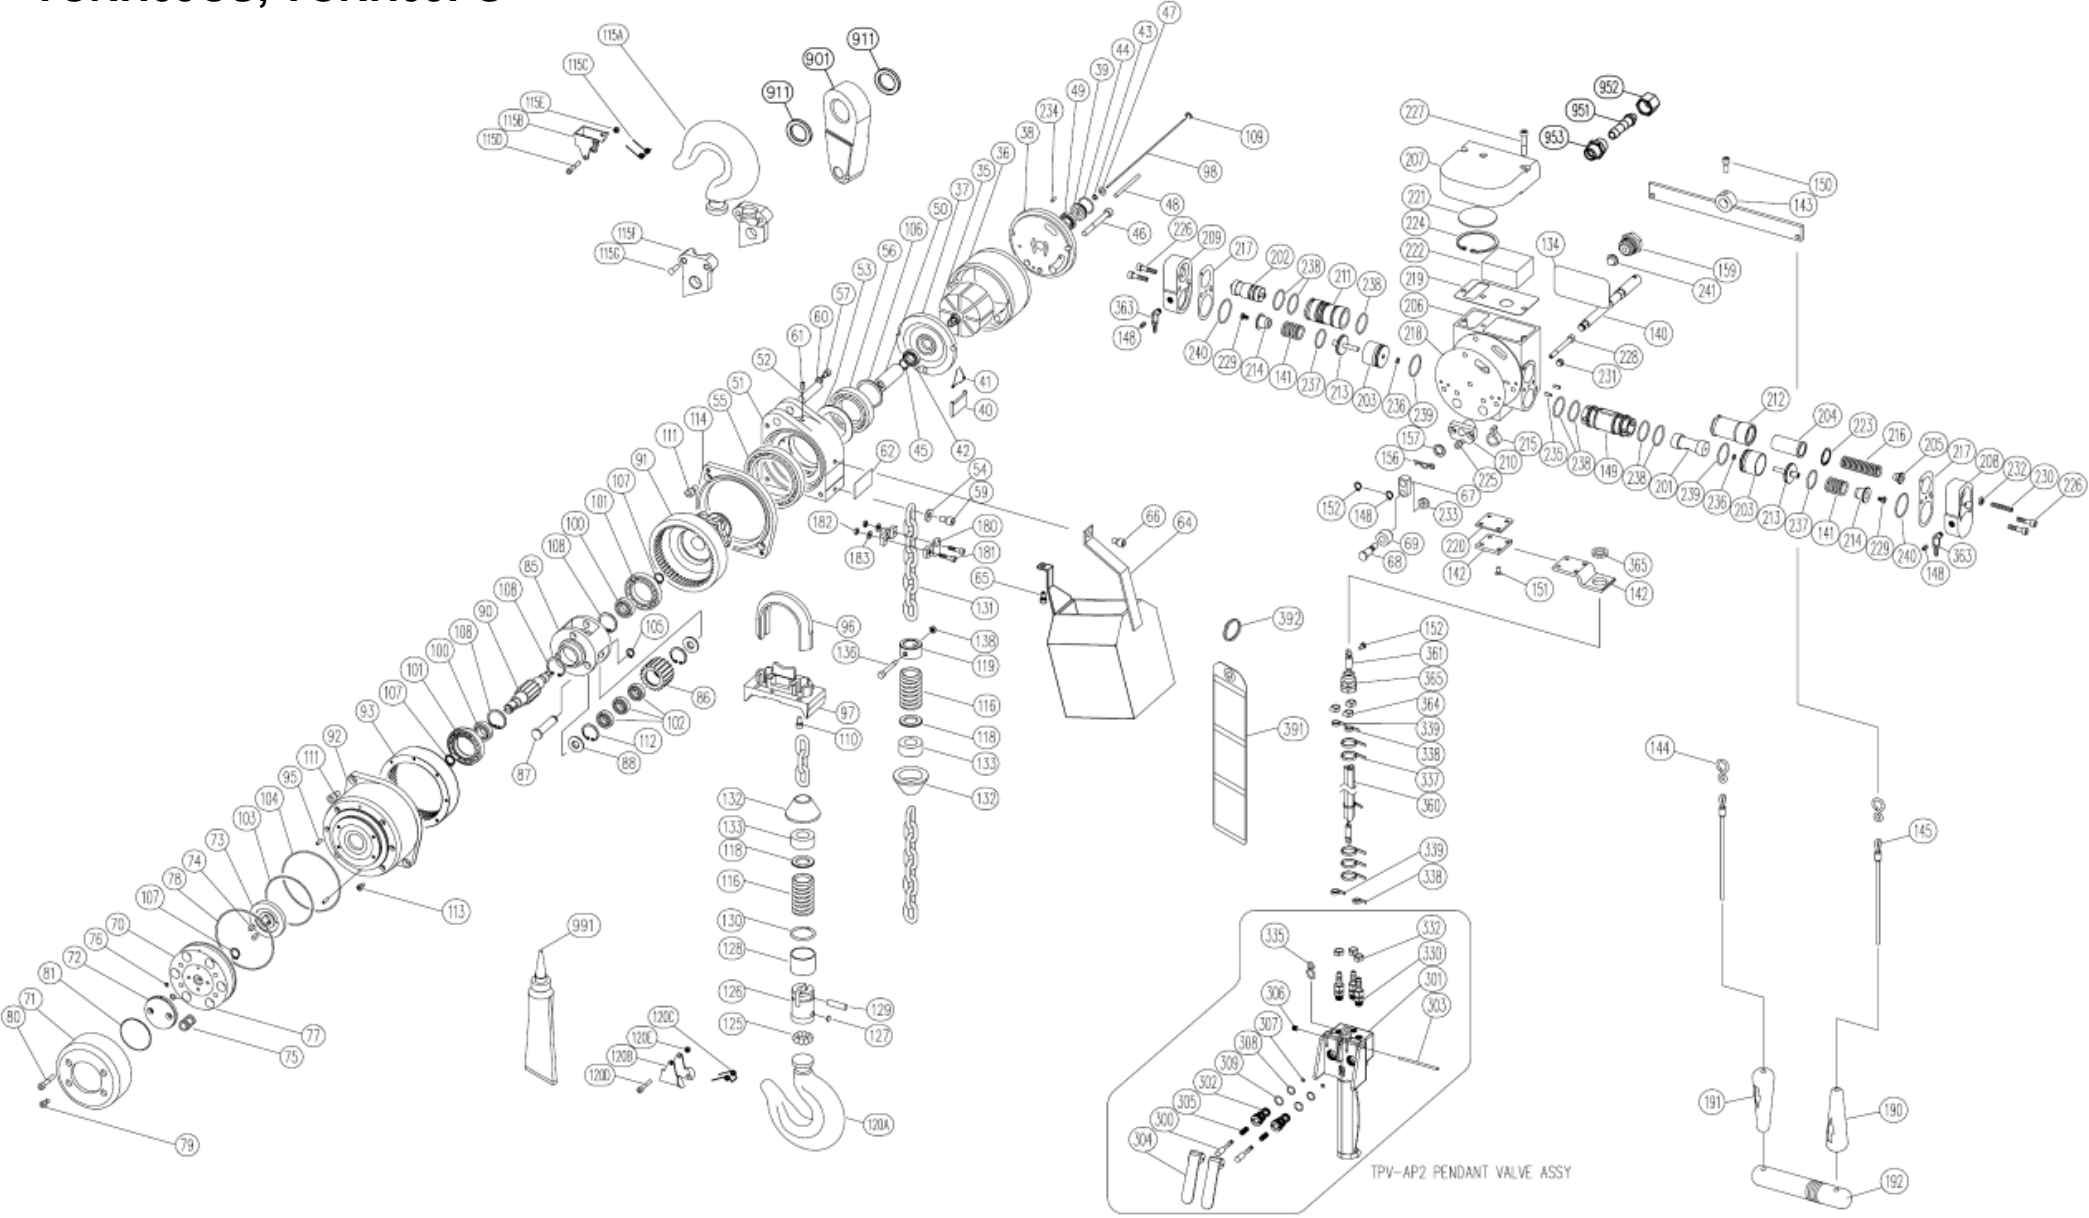

TCRH09CS, TCRH09PS

TCRH09CS/TCRH09PS