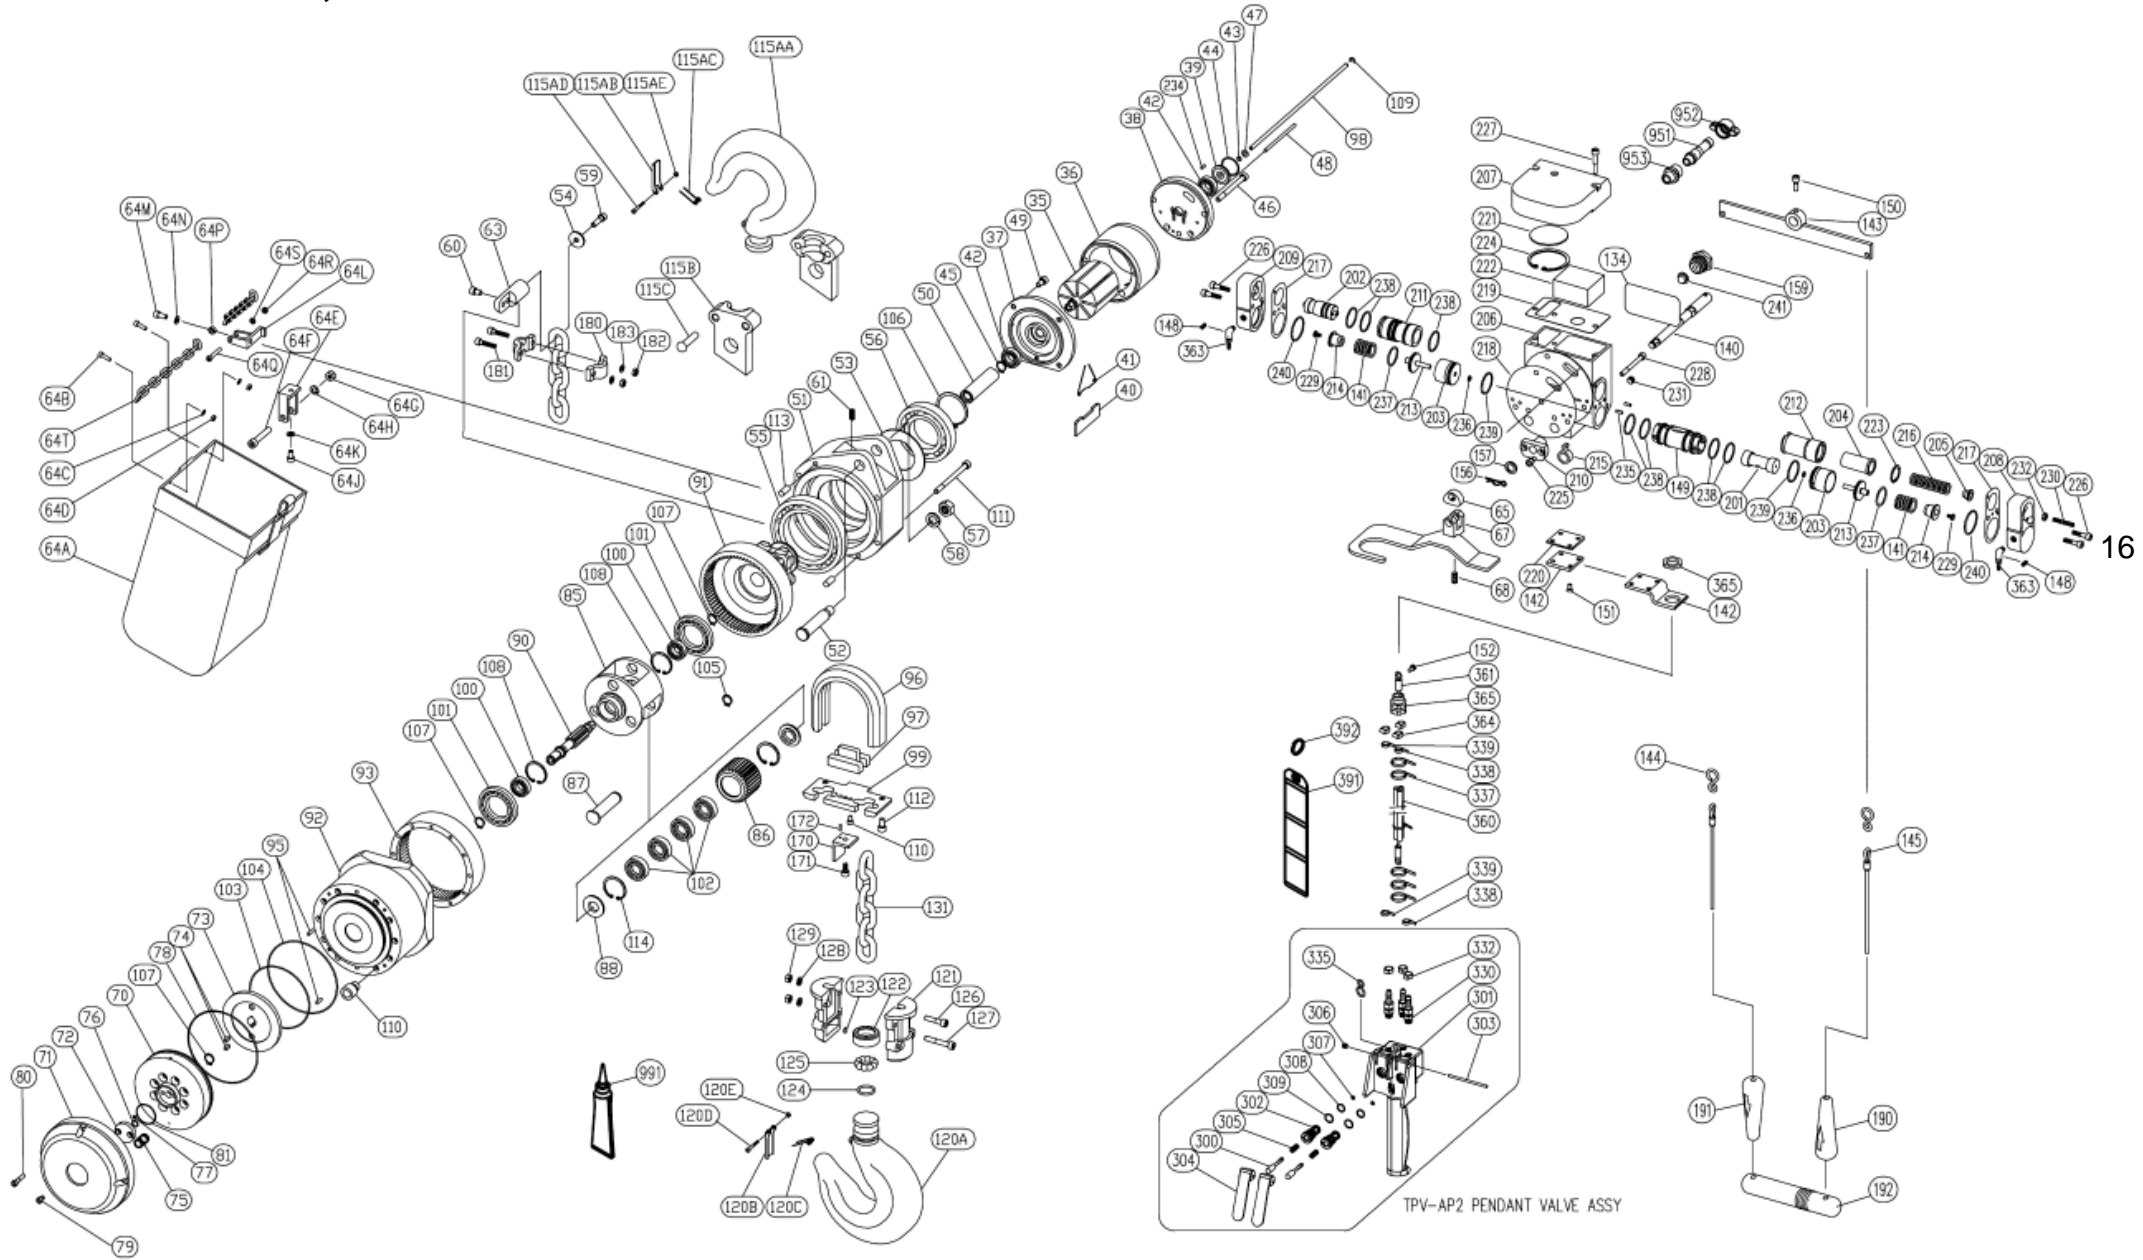

TCRH25CS, TCRH25PS

TCRH25CS/TCRH25PS