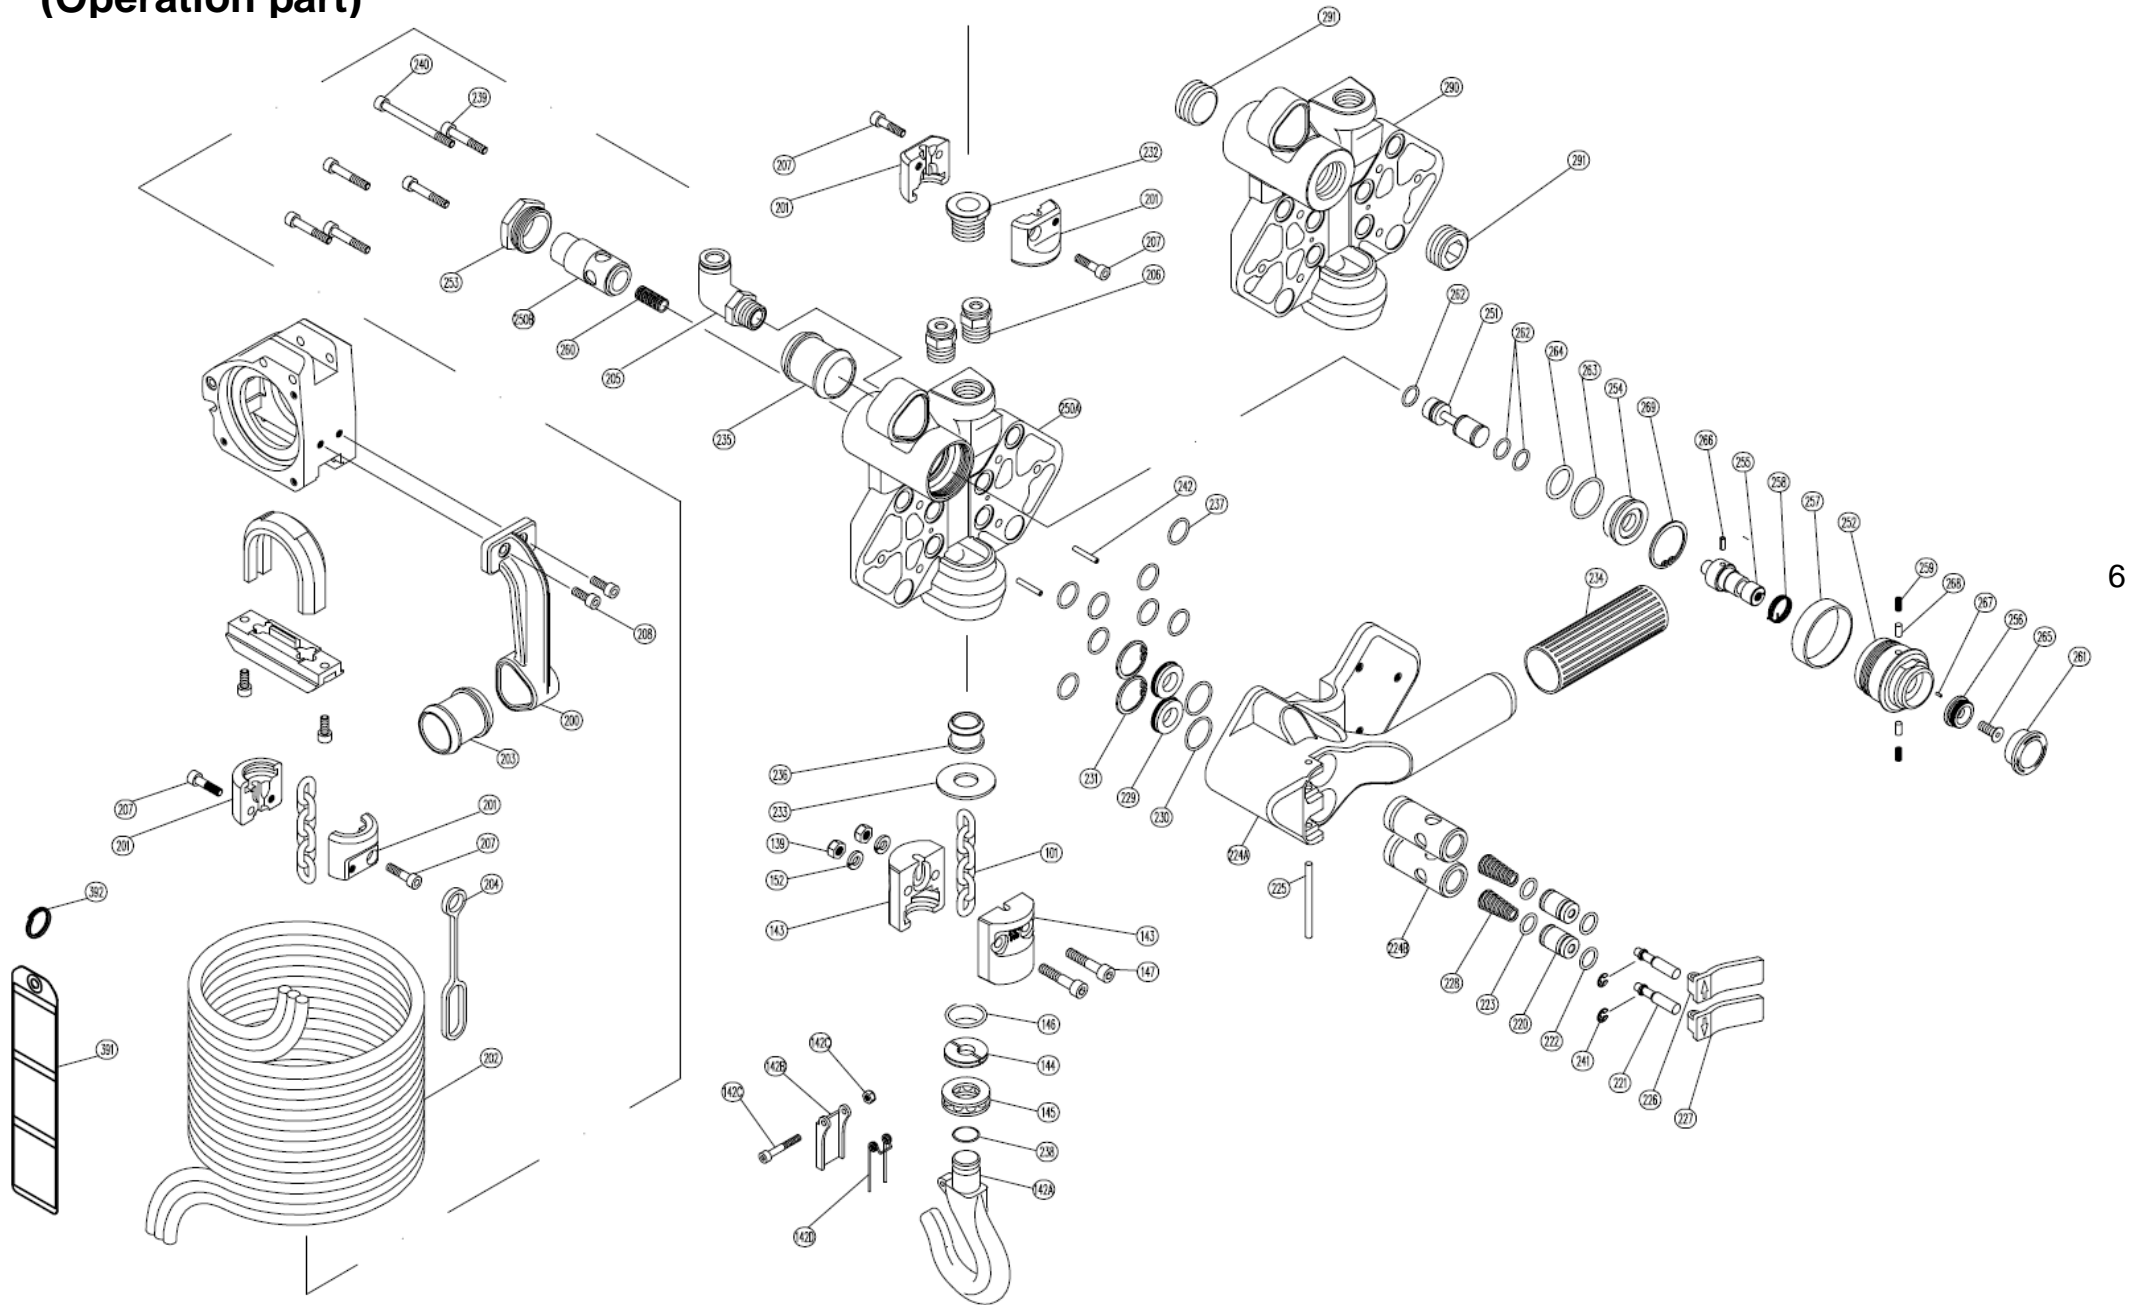

TCRH03MS (Operation part)

TCRH03MS

Sym No.	Code No.	Description	Qty Req	Sym No.	Code No.	Description	Qty Req	Sym No.	Code No.	Description	Qty Req
101	K6CN040J	LOAD CHAIN ϕ 4XP12 (233 Link)	0	201	426215B30	HANGER	4	229	426215B00	SPRING SHEET	2
139	134501006	U-NUT M6	2	202	137202018	COIL HOSE	1	230	131103016	O-RING S-20	2
142	42620593J	BOTTOM HOOK (W/LATCH)/SWIVEL HOOK (W./CLAW)	1	203	136608252	RUBBER BUSHING 29-23	1	231	130301024	RETAINING RING H-24	2
142A	42620593I	BOTTOM HOOK/SWIVEL HOOK	1	204	136608253	HOSE SUPPORT	1	232	426215B40	ROTARY JOINT	1
142B	420645P11	HOOK LATCH/HOOK SAFETY CLAW	1	205	137289310	TUBE FITTING EL1/2-PT3/8	1	233	136201200	HOOK PROTECTOR	1
142C	131704028	HEX SOCKET HEAD CAP SCREW M4X28	1	206	137290310	TUBE FITTING EC1/2-PT3/8	5	234	136608140	THROTTLE VALVE BODY GRIP	1
142D	130802046	HOOK SPRING	1	207	131705020	HEX SOCKET HEAD CAP SCREW M5X20	4	235	136608252	RUBBER BUSHING 29-23	1
142E	134501004	U-NUT M4	1	208	131705014	HEX SOCKET HEAD CAP SCREW M5X14	2	236	136608251	RUBBER BUSHING 18-11	1
143	42620580I	BOTTOM YOKE/UNDER HOOK HOLDER	1	220	420215VB0	THROTTLE VALVE	2	237	131103013	O-RING S-15	8
144	426205910	HOOK THRUST PLATE	1	221	420215VC0	PUSH ROD	2	238	131101015	O-RING P-15	1
145	130121103	THRUST BEARING 51103	1	222	131118012	O-RING AS568-012(Hs90)	2	239	131905030	HEX SOCKET BUTTON SCREW M5X30	5
146	131103017	O-RING S-22	1	223	131117013	O-RING AS568-013	2	240	131905060	HEX SOCKET BUTTON SCREW M5X60	1
147	131706030	HEX SOCKET HEAD CAP SCREW M6X30	2	224	42621597B	THROTTLE VALVE BODY CP	1	241	130303004	RETAINING RING E-4	2
152	131301006	SPRING WASHER M6	2	224A	426215970	THROTTLE VALVE BODY	1	242	130603010	SPRING PIN 3X10	2
160	42620694I	MANIFOLD BLOCK	1	224B	426215980	BUSHING	2	290	426215B20	SHIELD	1
164	131103008	O-RING S-10	2	225	130402048	LEVER PIN	1	291	134901006	HEX SOCKET PIPE PLUG PT3/4	2
165	131705035	HEX SOCKET HEAD CAP SCREW M5X35	2	226	420985UY0	THROTTLE LEVER A	1	302	TCRH03SKJ0301	NAME PLATE	1
166	130603010	SPRING PIN 3X10	2	227	420985UZ0	THROTTLE LEVER B	1	391	TCSH04SKJ071	WARNING TAG PB	1
200	426215960	HOSE ARM	1	228	13080222I	VALVE SPRING	2	392	E7SE003S97872	TAG HOLDER	1