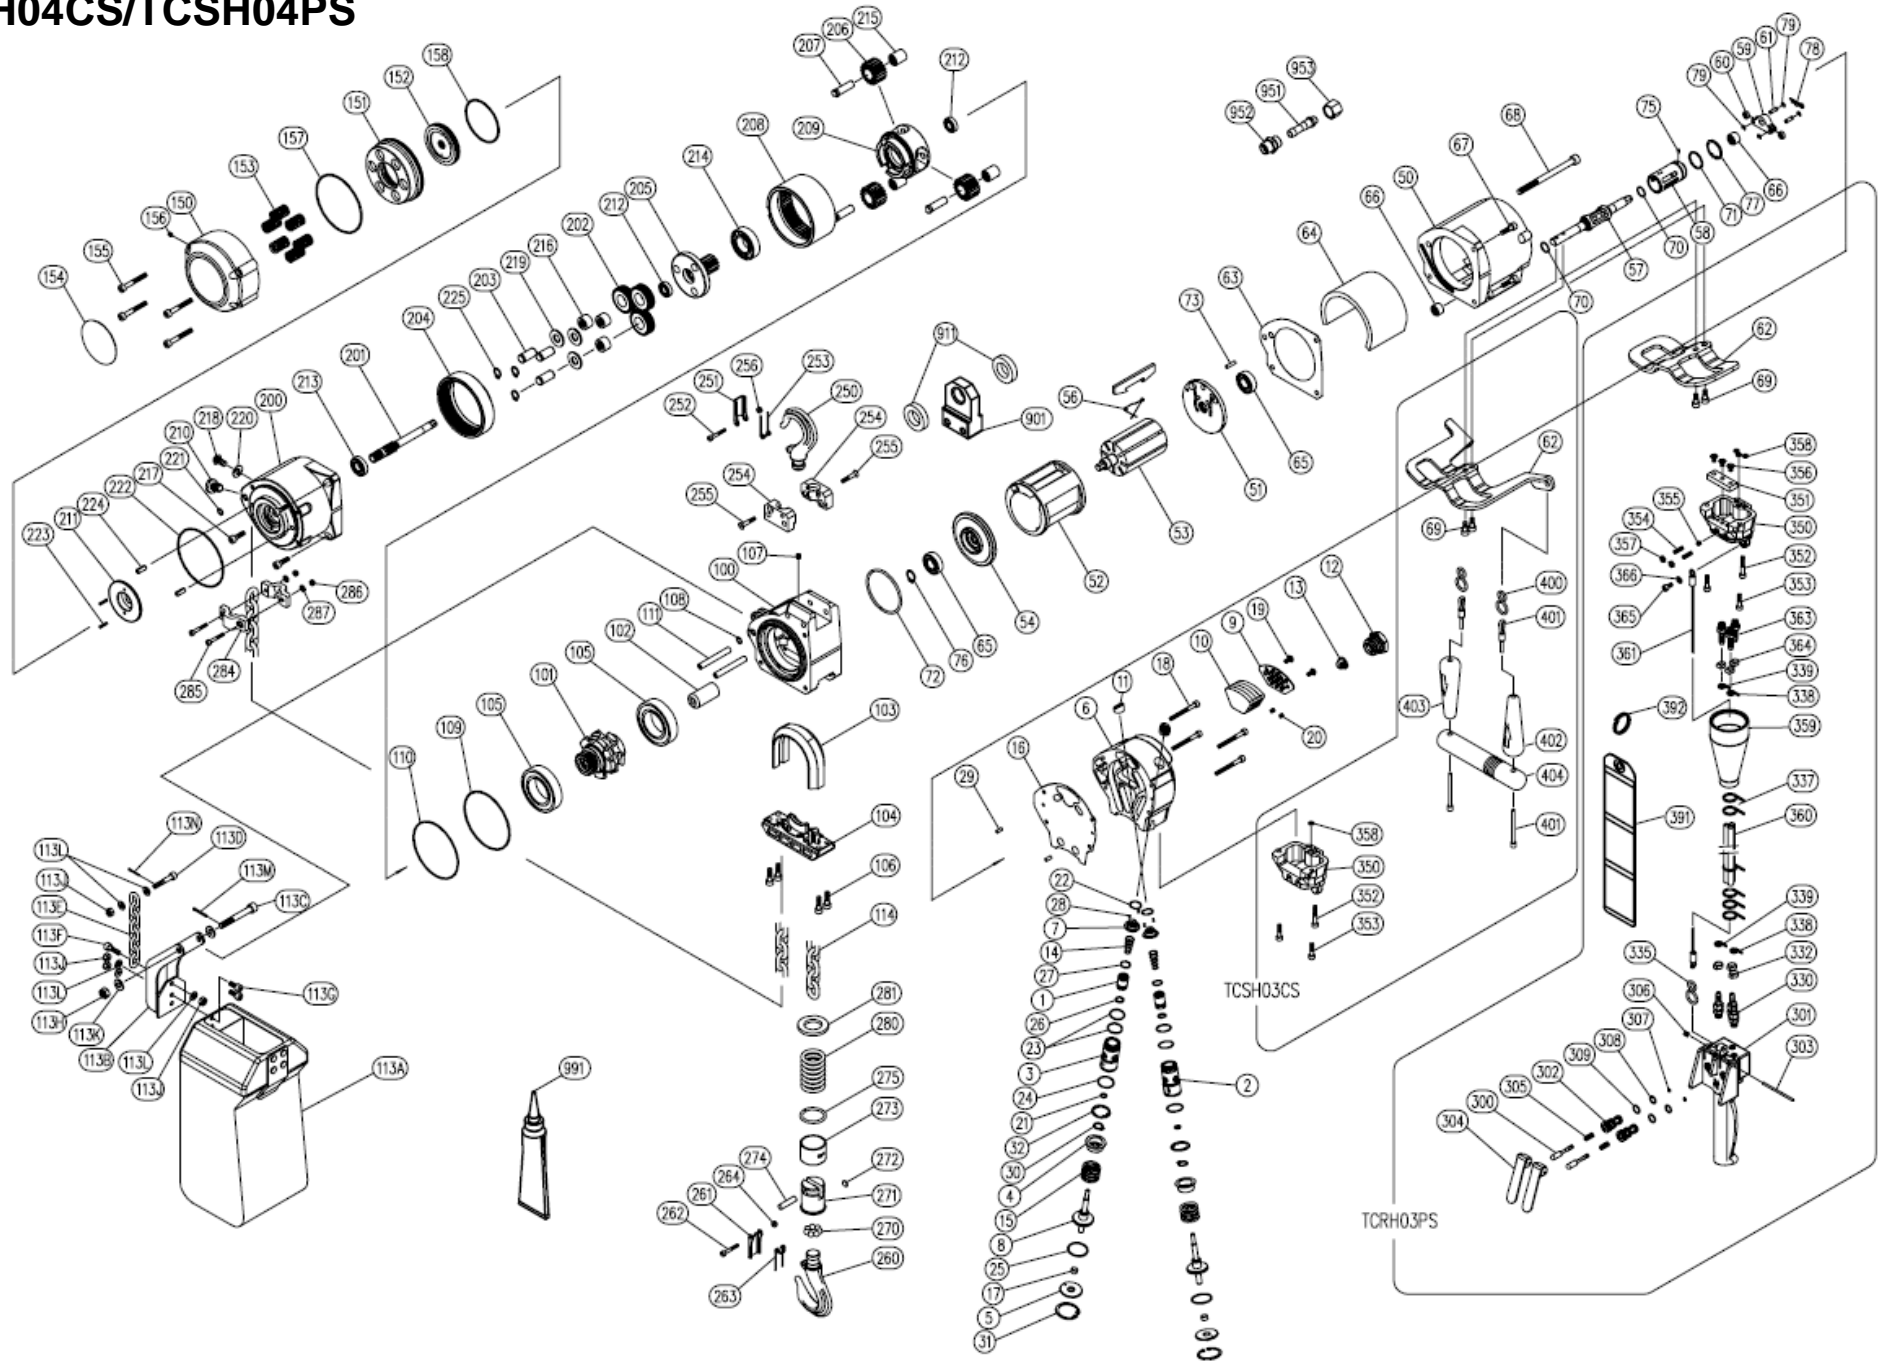

TCSH04CS/TCSH04PS

TCSH04CS/TCSH04PS